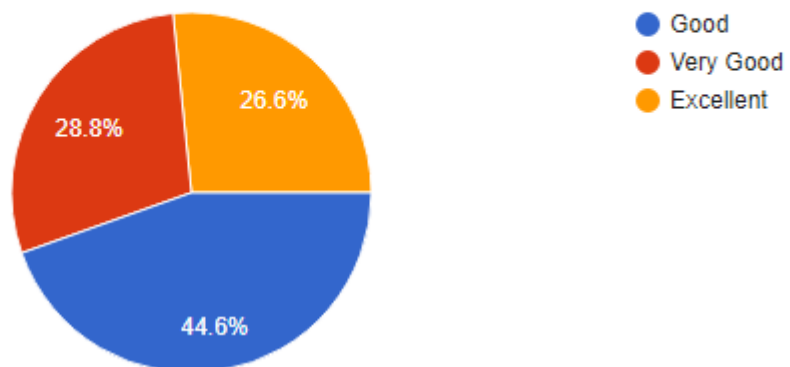

184 responses

Principal
P.E.S.College of Engineering
Aurangabad.

6) How is the mechanism of Grievances Redressal Cell?

184 responses

7) How is the support of the College Administrative Staff?

184 responses