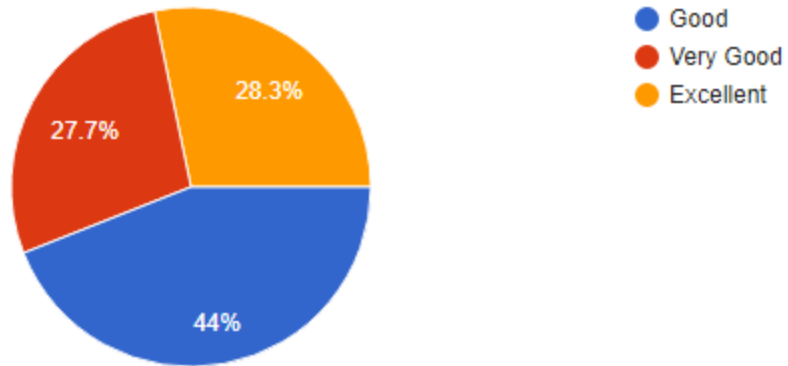

184 responses

3) How are the Parking Facilities?

184 responses

Principal
P.E.S. College of Engineering
Aurangabad.

4) How are the Lab facilities in the Department?

184 responses

5) How is the Placement cell and its activities?