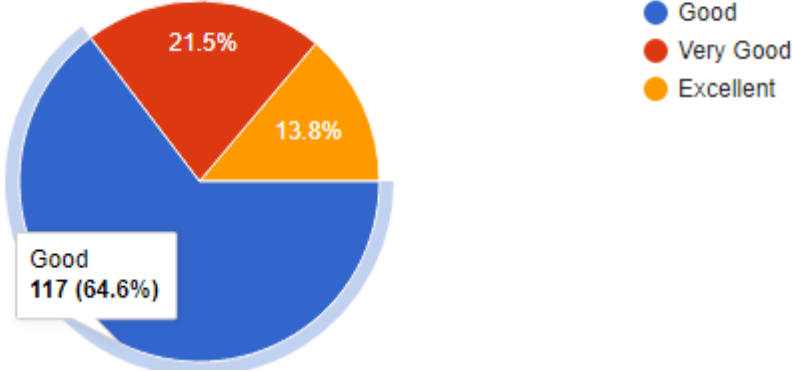

14) How are the Hostel, Mess, canteen Facilities provided by Institute?

181 responses

[Handwritten Signature]
Principal
P.E.S.College of Engineering
Aurangabad.