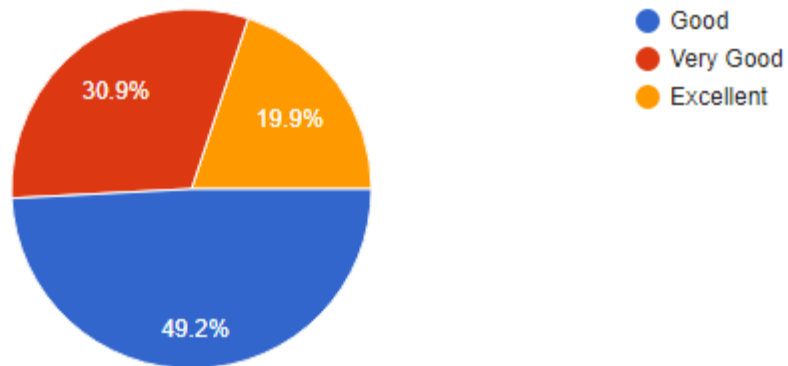

Principal
P.E.S. College of Engineering
Aurangabad.