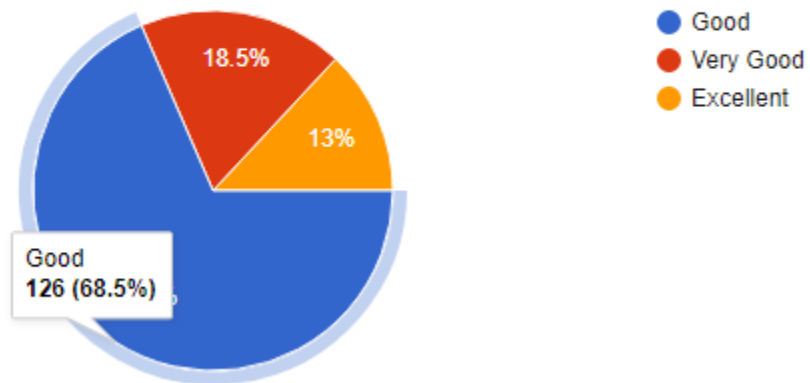

Principal
P.E.S.College of Engineering
Aurangabad.