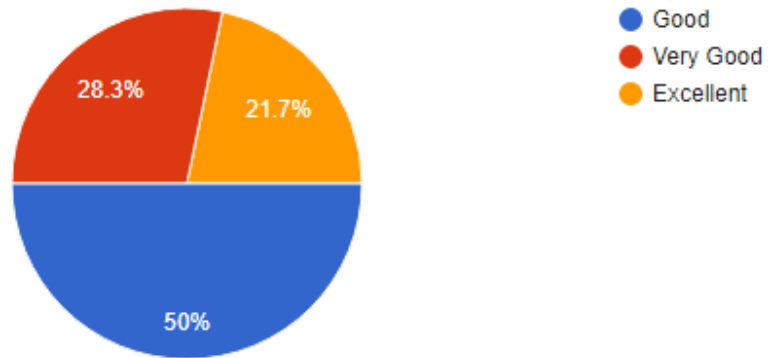

2) How are the Learning Resources available viz., Text Books, Magazines, Newspapers, Reference Books, E-Journals, On-line Course facilities, etc?

184 responses

3) How are the Parking Facilities?

184 responses