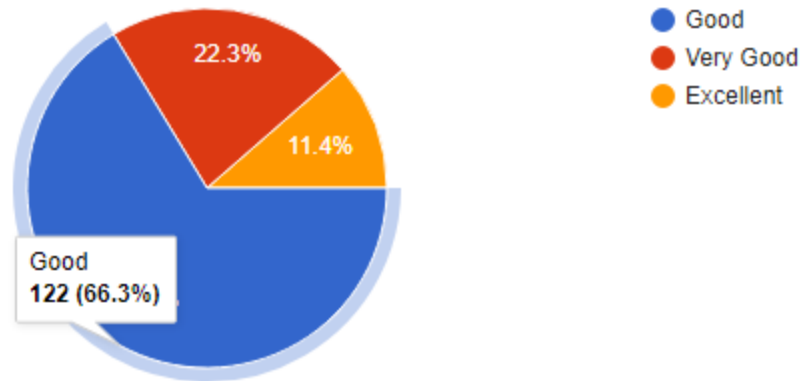

6) How is the mechanism of Grievances Redressal Cell?

184 responses

7) How is the support of the College Administrative Staff?

184 responses