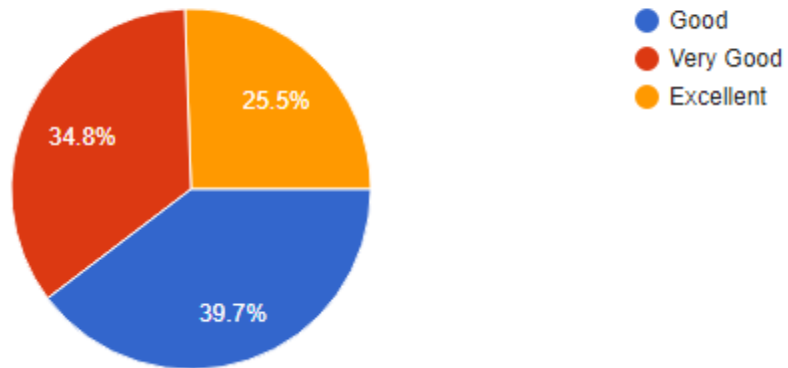

8) How is the Examination & Evaluation System?

184 responses

9) How are the Skill Development Programs organised by the College?

184 responses