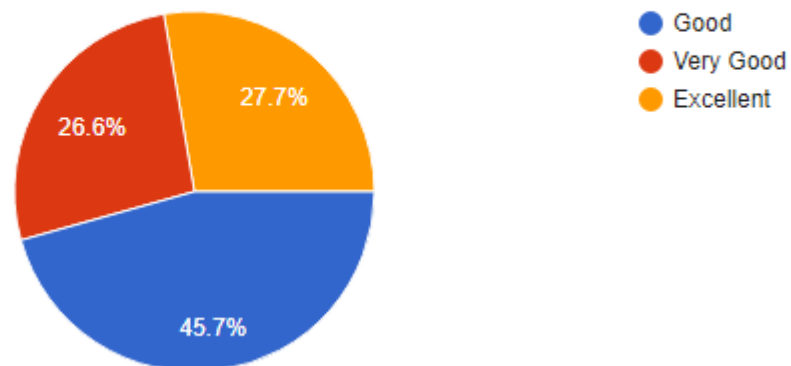

Principal
P.E.S.College of Engineering
Aurangabad.