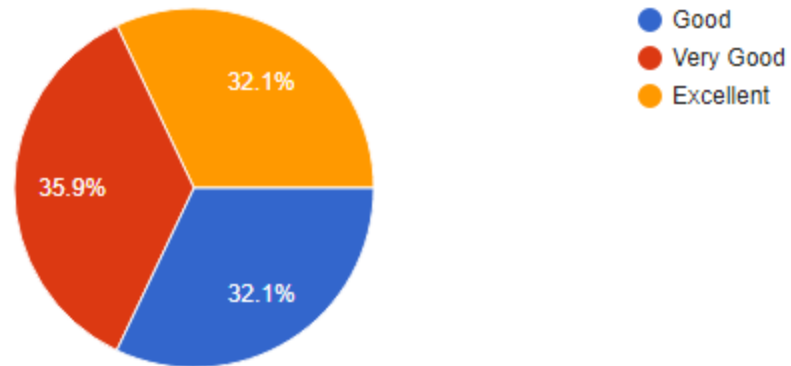

Principal
P.E.S. College of Engineering
Aurangabad.