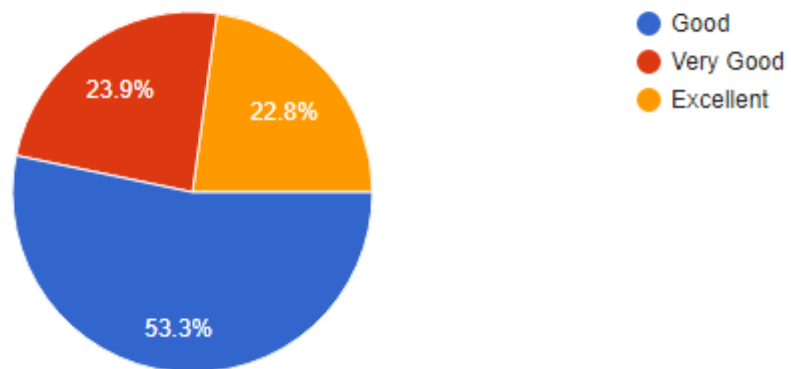

Principal
P.E.S. College of Engineering
Aurangabad.

8) How is the Examination & Evaluation System?

184 responses

9) How are the Skill Development Programs organised by the College?

184 responses

Principal
P.E.S.College of Engineering
Aurangabad.