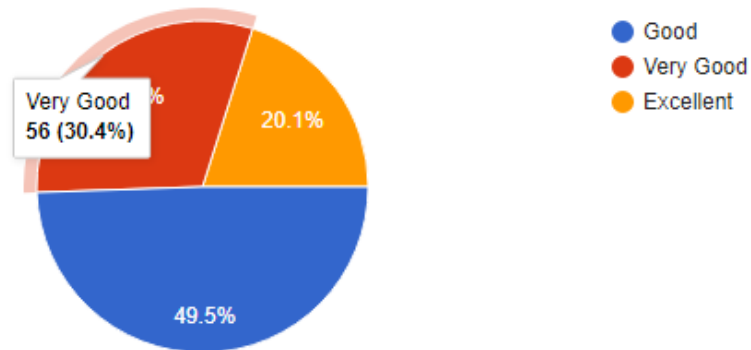

10) Are the Students encouraged for participating in Inter-College competitions, Seminars, Workshops and other such events?

184 responses

11) How is the Discipline maintained in the Campus?

184 responses