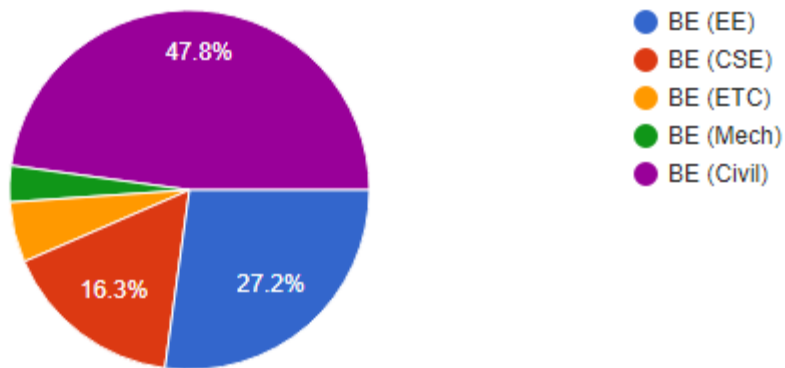

Student Satisfaction Survey Report 2020-21

Survey Link:

<https://forms.gle/AEFWUGPM8aAf9eYi8>

Year

184 responses

1) How are the infrastructure facilities like Classrooms, Sports/Games, Sanitation, Drinking Water, Canteen, etc available in the College?