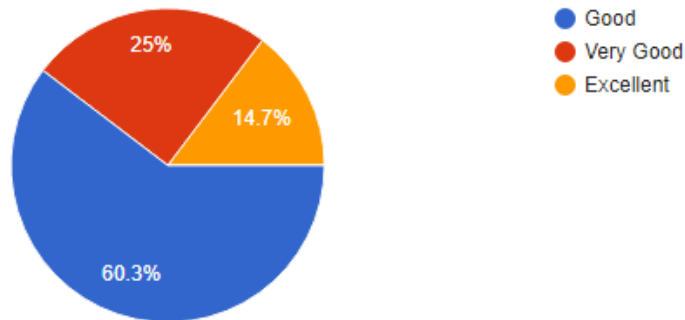

Principal
P.E.S.College of Engineering
Aurangabad.